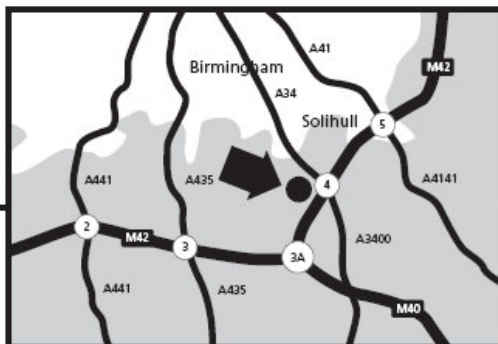

### Blythe Valley Innovation Centre

Central Boulevard, Blythe Valley Park, Shirley, Solihull, West Midlands B90 8AJ.

#### Directions to Blythe Valley Innovation Centre

Blythe Valley Park lies south of Solihull town centre, adjacent to and fronting Junction 4 of the M42 motorway.

The M42 links directly into the M40 (for the south) - M5 (for the southwest) - M6 north (for the northeast) - M6 south (for the M1 south / A14M southeast) - and M1 north (for the northeast)

- Leave M42 at J4
- Follow signs onto Blythe Valley Park
- Once on park turn left at second roundabout (Oracle is on the right)
- Go straight over at next roundabout
- Blythe Valley Innovation Centre is the last building on the right