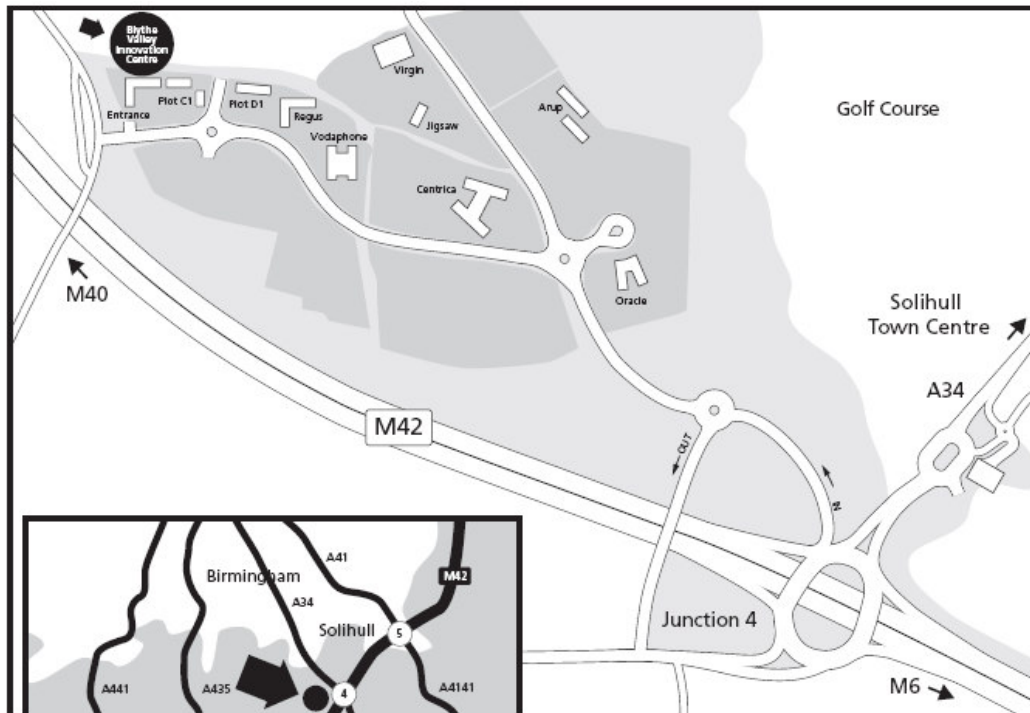

### Blythe Valley Innovation Centre

Central Boulevard, Blythe Valley Park, Shirley, Solihull, West Midlands B90 8AJ.

#### Directions to Blythe Valley Innovation Centre

Blythe Valley Park lies south of Solihull town centre, adjacent to and fronting Junction 4 of the M42 motorway.

The M42 links directly into the M40 (for the south) - M5 (for the southwest) - M6 north (for the northeast) - M6 south (for the M1 south / A14M southeast) - and M1 north (for the northeast)

- Leave M42 at J4
- Follow signs onto Blythe Valley Park
- Once on park turn left at second roundabout (Oracle is on the right)
- Go straight over at next roundabout
- Blythe Valley Innovation Centre is the last building on the right