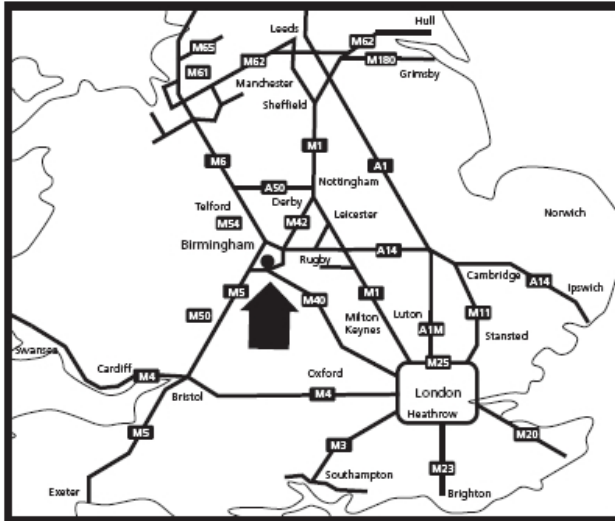

### Blythe Valley Innovation Centre

Central Boulevard, Blythe Valley Park, Shirley, Solihull, West Midlands B90 8AJ.

#### Directions to Blythe Valley Innovation Centre

Blythe Valley Park lies south of Solihull town centre, adjacent to and fronting Junction 4 of the M42 motorway.

The M42 links directly into the M40 (for the south) - M5 (for the southwest) - M6 north (for the northeast) - M6 south (for the M1 south / A14M southeast) - and M1 north (for the northeast)

- Leave M42 at J4
- Follow signs onto Blythe Valley Park
- Once on park turn left at second roundabout (Oracle is on the right)
- Go straight over at next roundabout
- Blythe Valley Innovation Centre is the last building on the right